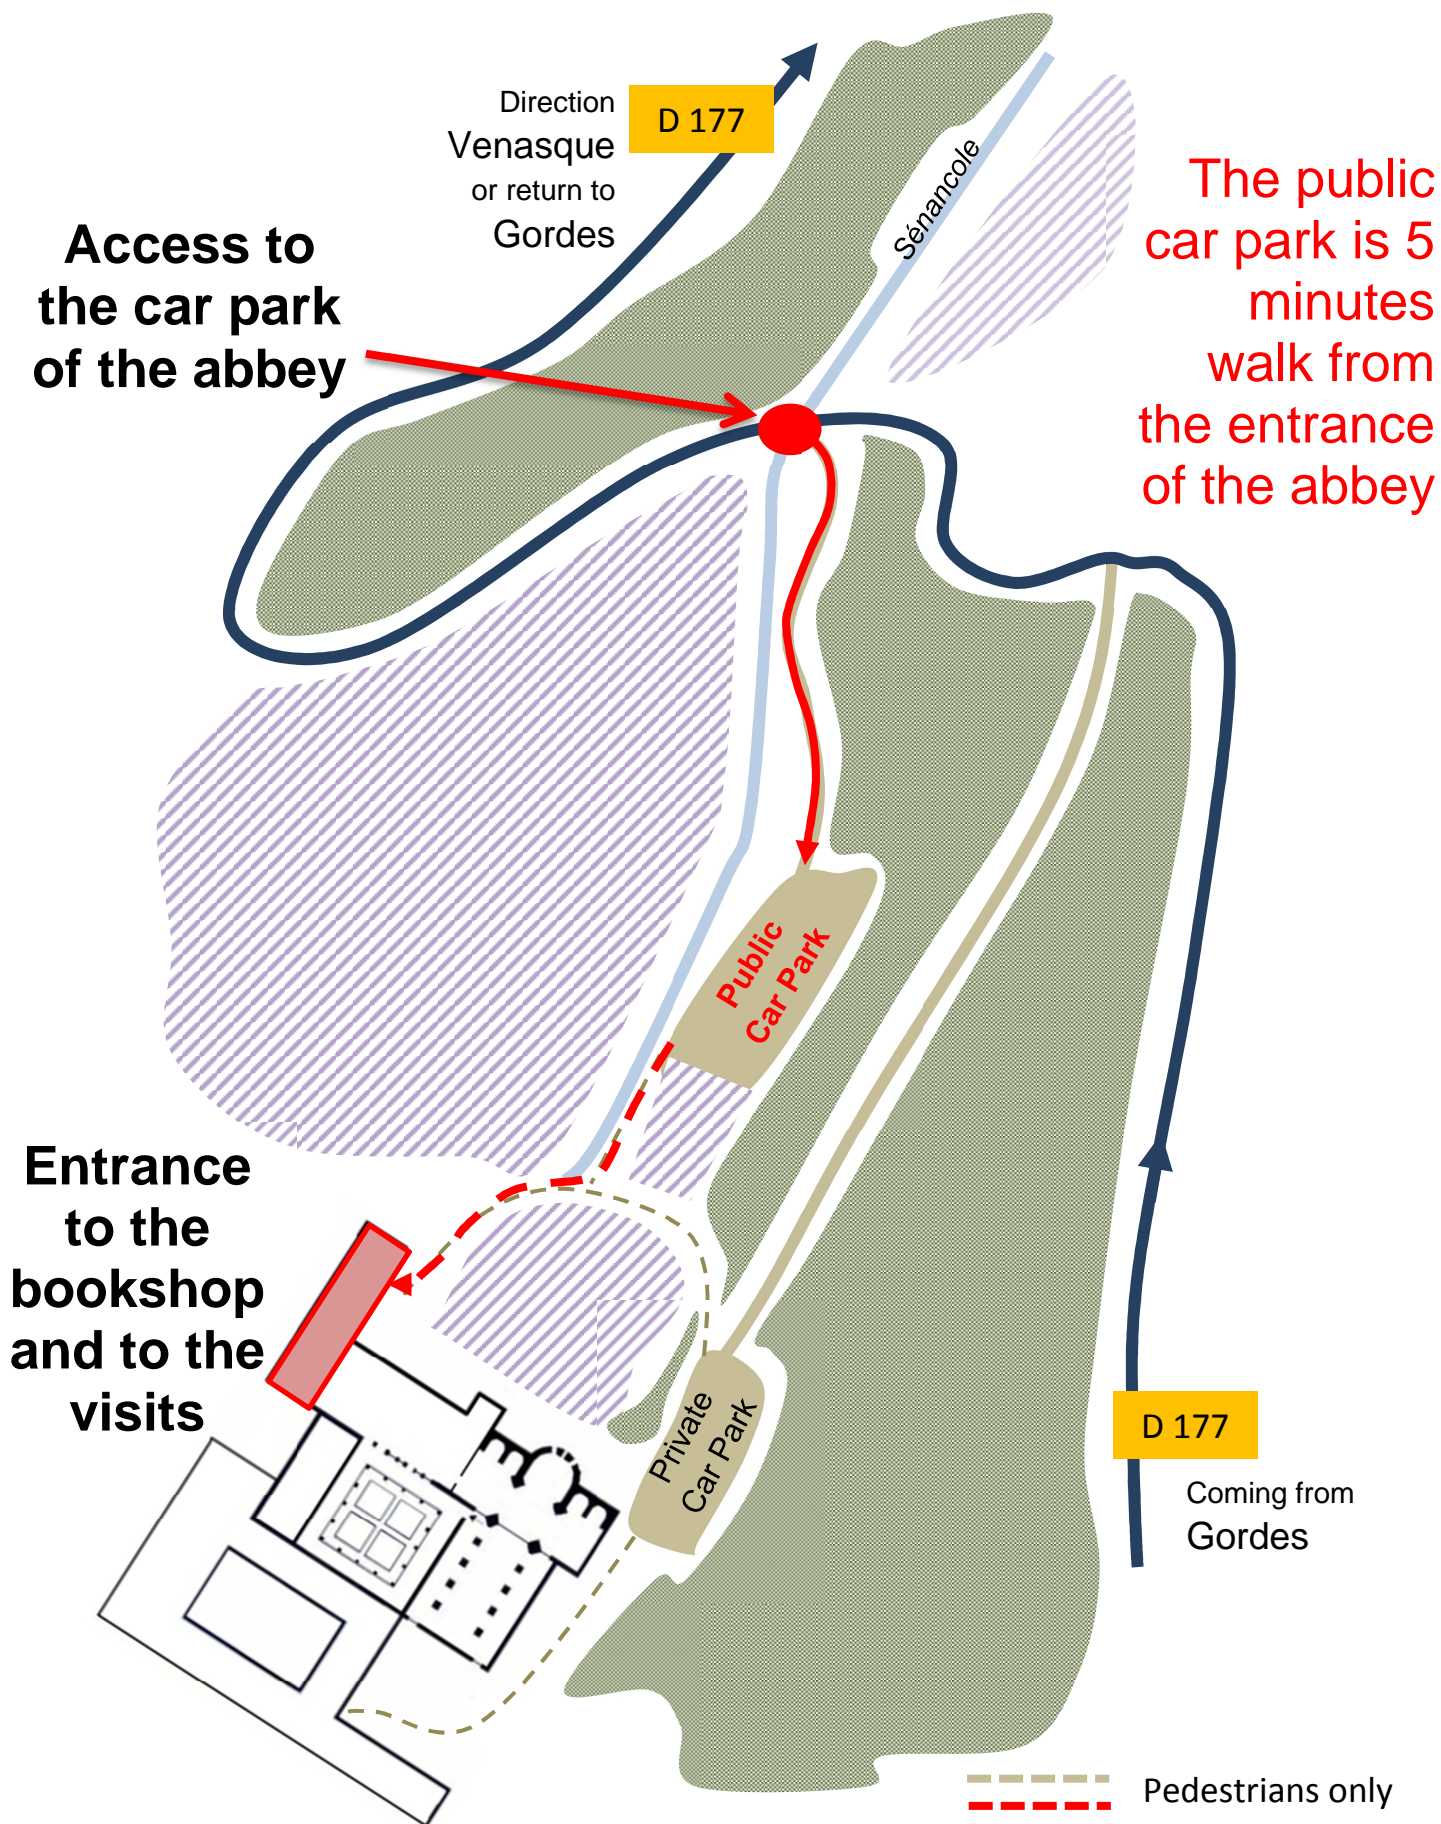

Access to the Abbey Notre-Dame de Sénanque

Road D177 is one way street all year for buses, camper-vans and trucks in direction of Gordes and from the 15th of March to the 30th of September for all vehicles. To return to Gordes, they must follow road D177 in direction of Venasque then turn on the right in the direction of Gordes, 4 kilometers after (D244 then D15).